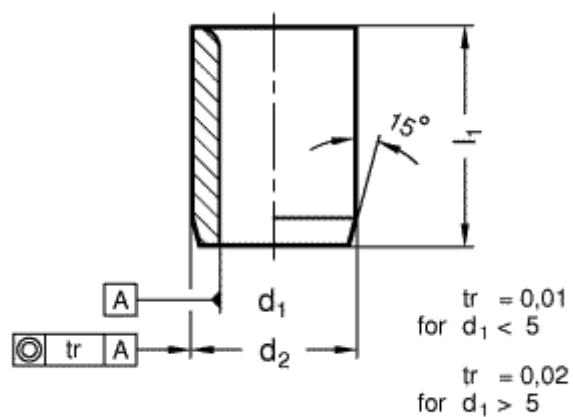

Article number: 201135024

Description: E+G Guide bush DIN 179-B5-12-A  
without collar

## Measures

---

$d_1 = 5$  for M6

$d_2 = 8$

$l_1 = 16$